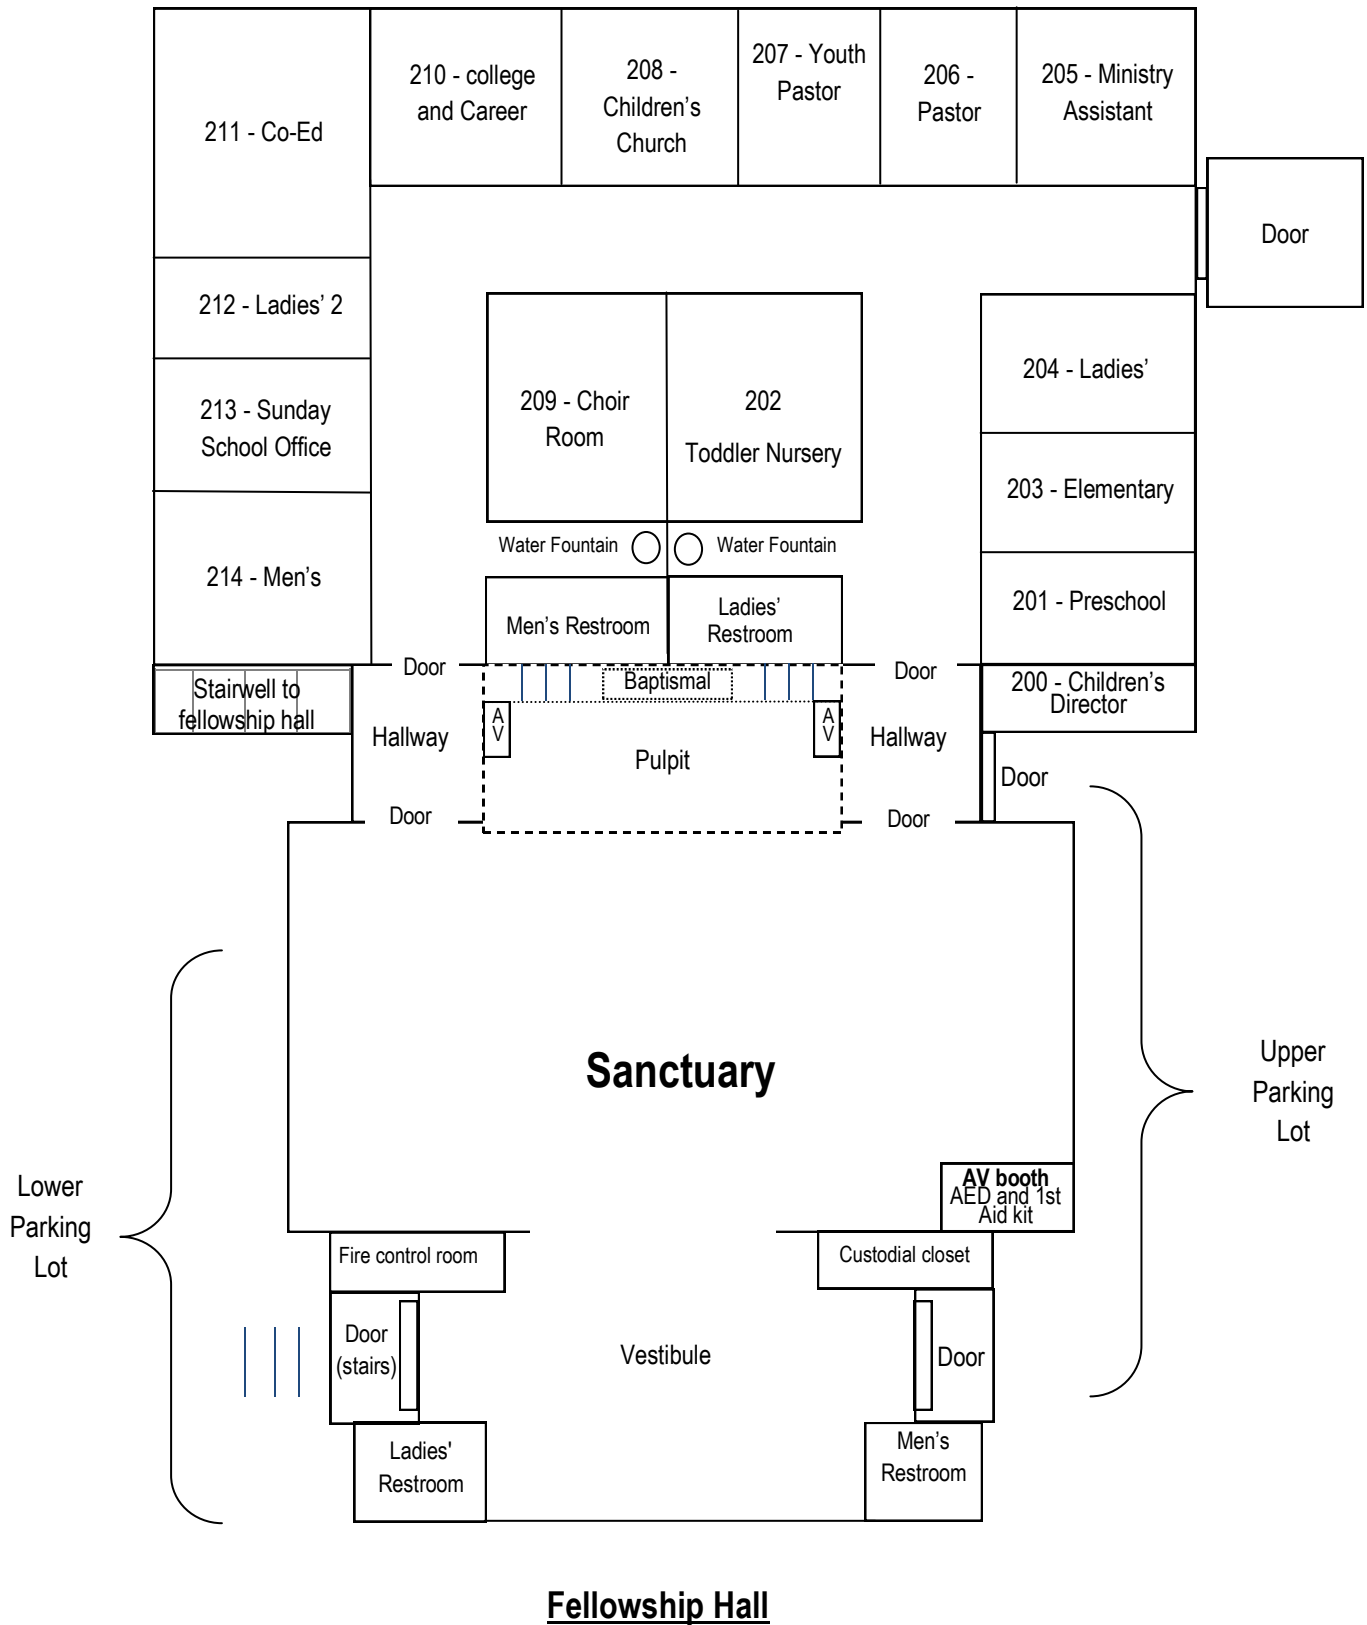

Welcome to Gap Creek Baptist Church

UPPER FLOOR * Drawing not to scale *

Our fellowship hall can be accessed through the stairway located through the left-hand door beyond the sanctuary or through a door accessed from our lower parking lot.

(You will find the restrooms on the right towards the back of the fellowship hall.)

Welcome to Gap Creek Baptist Church

LOWER FLOOR * Drawing not to scale *

Our Sanctuary and upstairs can be accessed through the stairway located through the door on the left.
(You will find the restrooms on the right towards the back of the fellowship hall.)