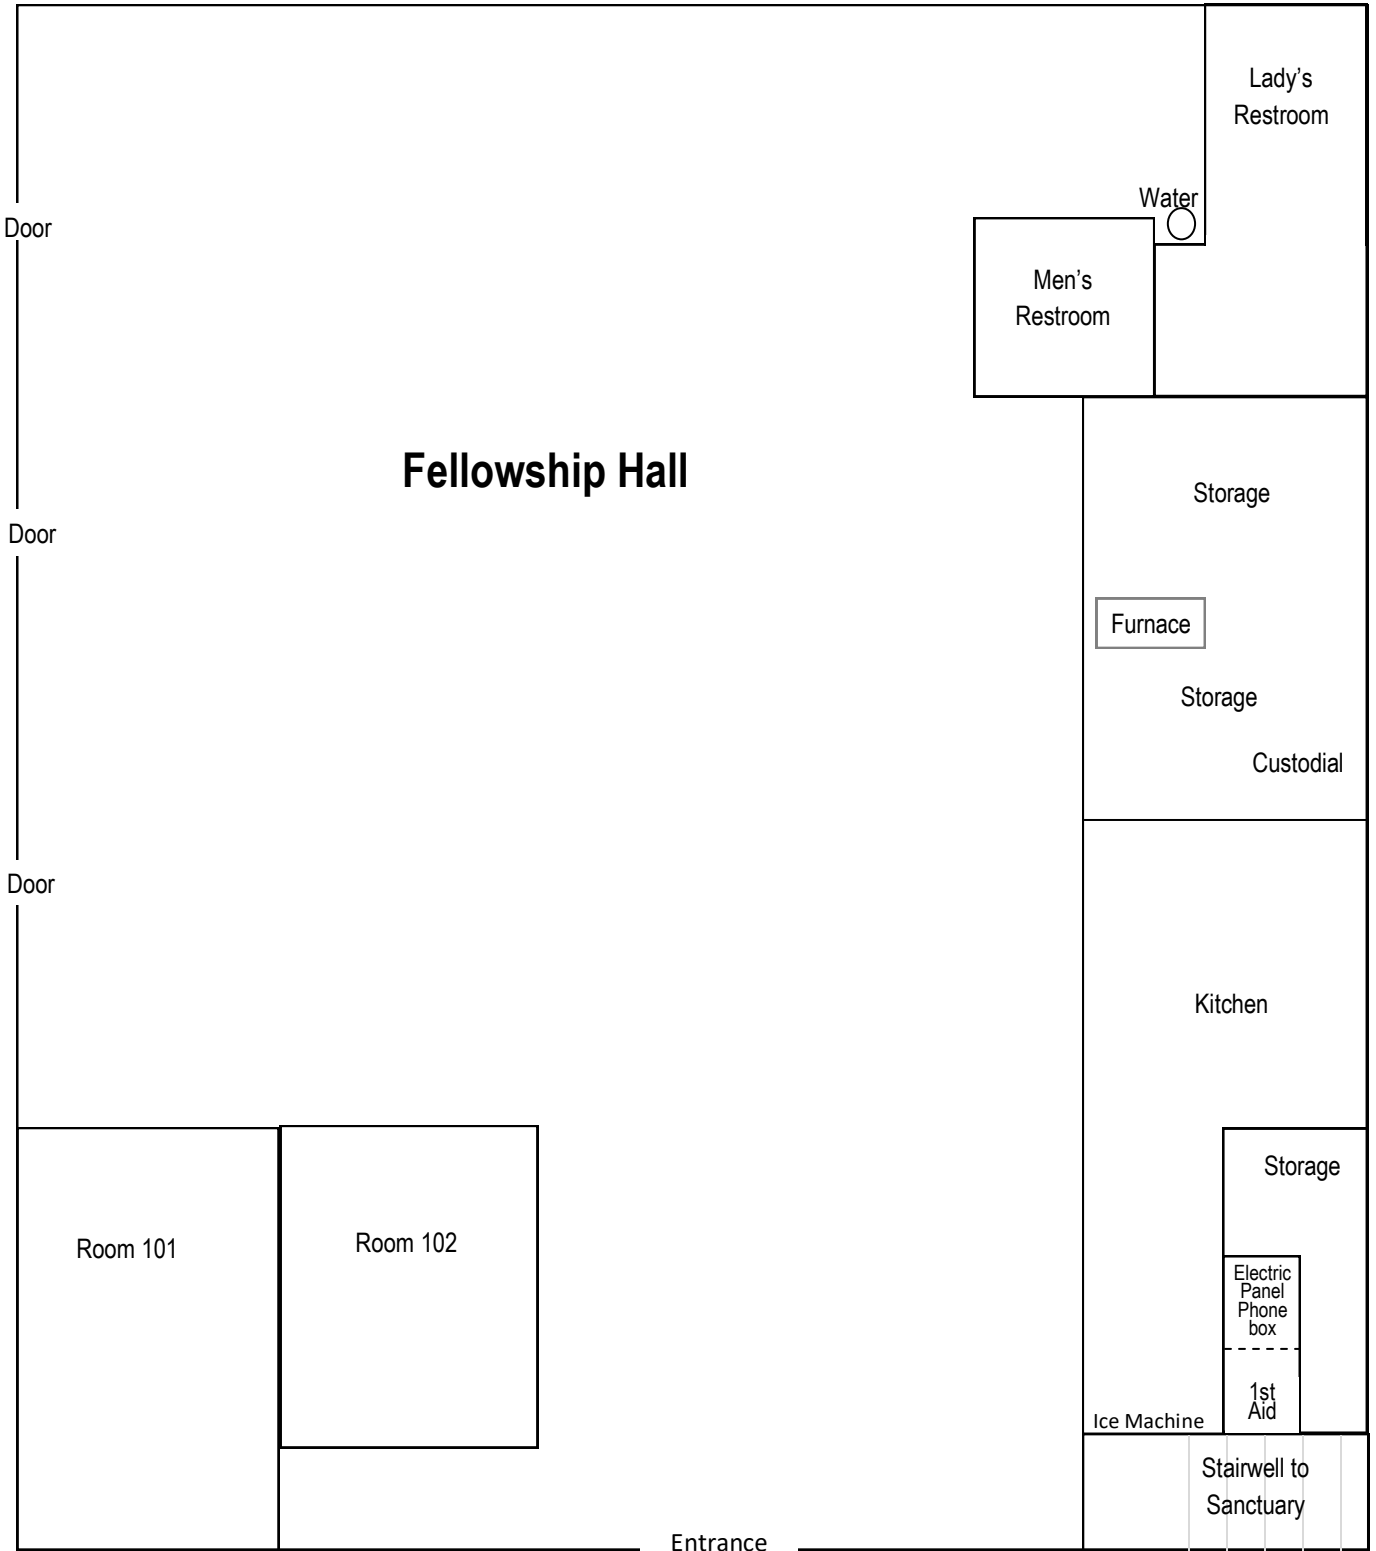

Welcome to Gap Creek Baptist Church

UPPER FLOOR * Drawing not to scale *

Our fellowship hall can be accessed through the stairway located through the left-hand door beyond the sanctuary or through a door accessed from our lower parking lot.

(You will find the restrooms on the right towards the back of the fellowship hall.)

Welcome to Gap Creek Baptist Church

LOWER FLOOR * Drawing not to scale *

Our Sanctuary and upstairs can be accessed through the stairway located through the door on the left.
(You will find the restrooms on the right towards the back of the fellowship hall.)